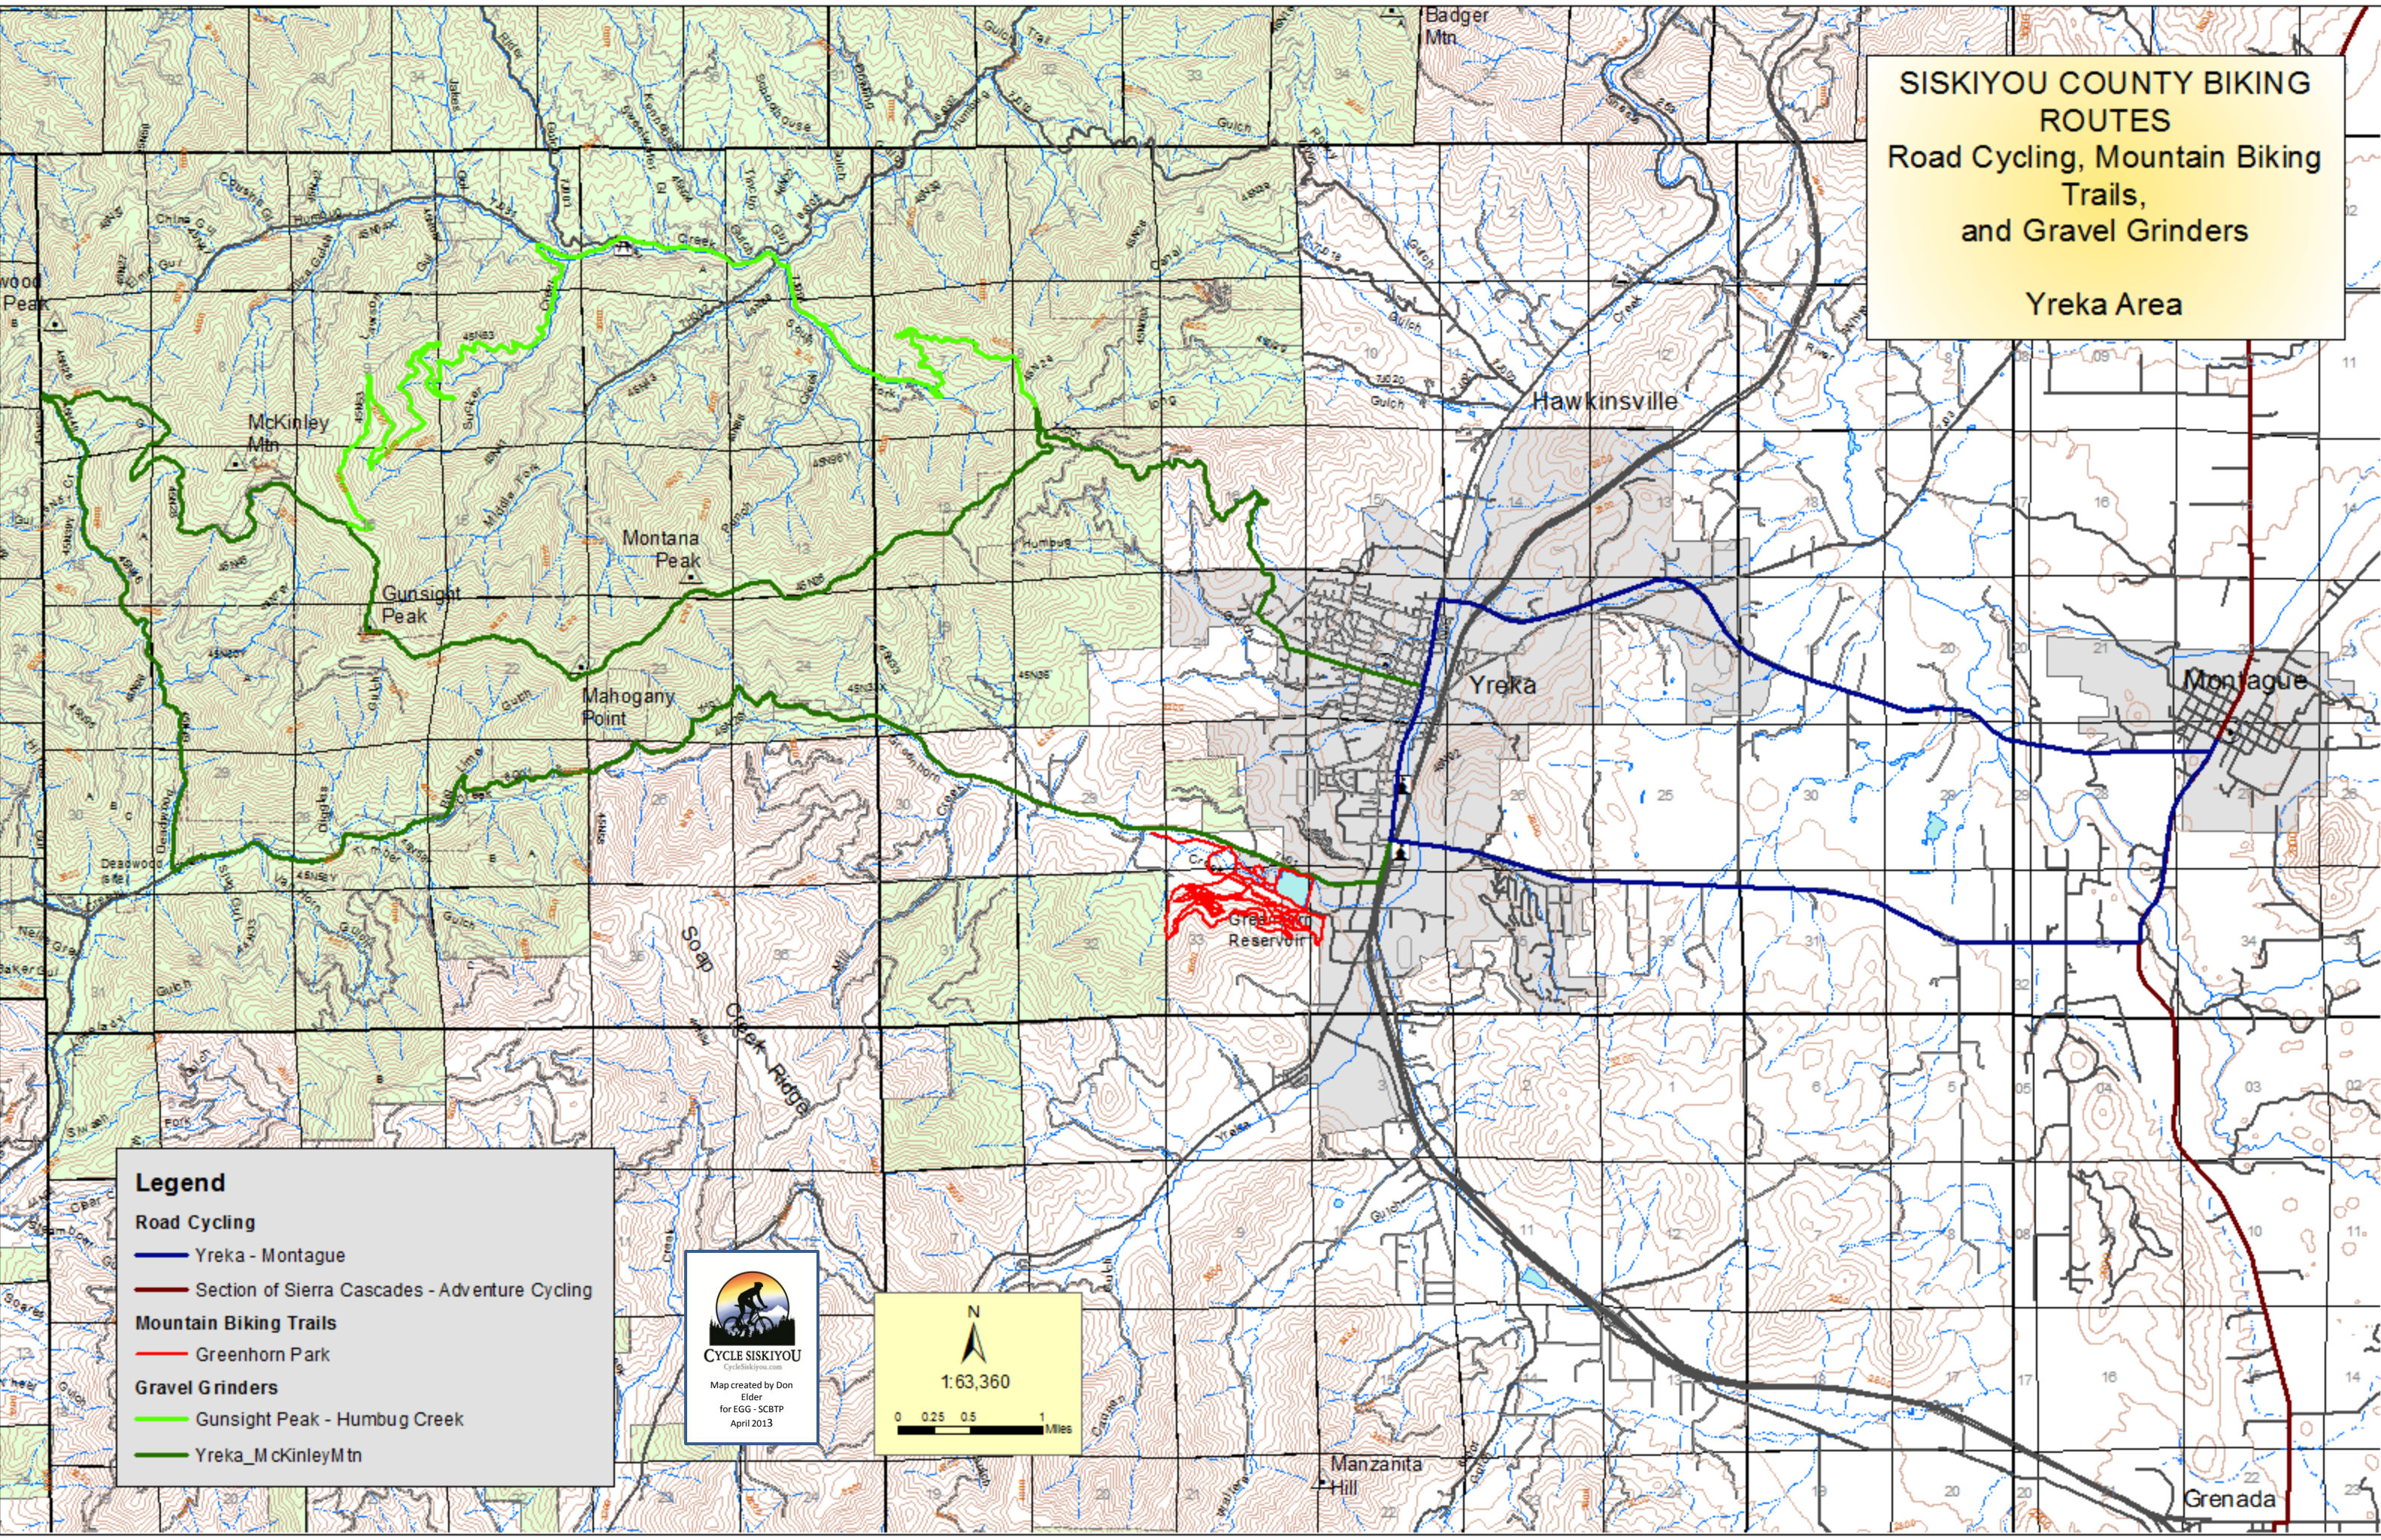

SISKIYOU COUNTY BIKING ROUTES
 Road Cycling, Mountain Biking Trails,
 and Gravel Grinders
 Yreka Area

Legend

- Road Cycling**
 - Blue line: Yreka - Montague
 - Red line: Section of Sierra Cascades - Adventure Cycling
- Mountain Biking Trails**
 - Red line: Greenhorn Park
- Gravel Grinders**
 - Light green line: Gunsight Peak - Humbug Creek
 - Dark green line: Yreka_McKinleyMtn

Manzanita Hill

Grenada